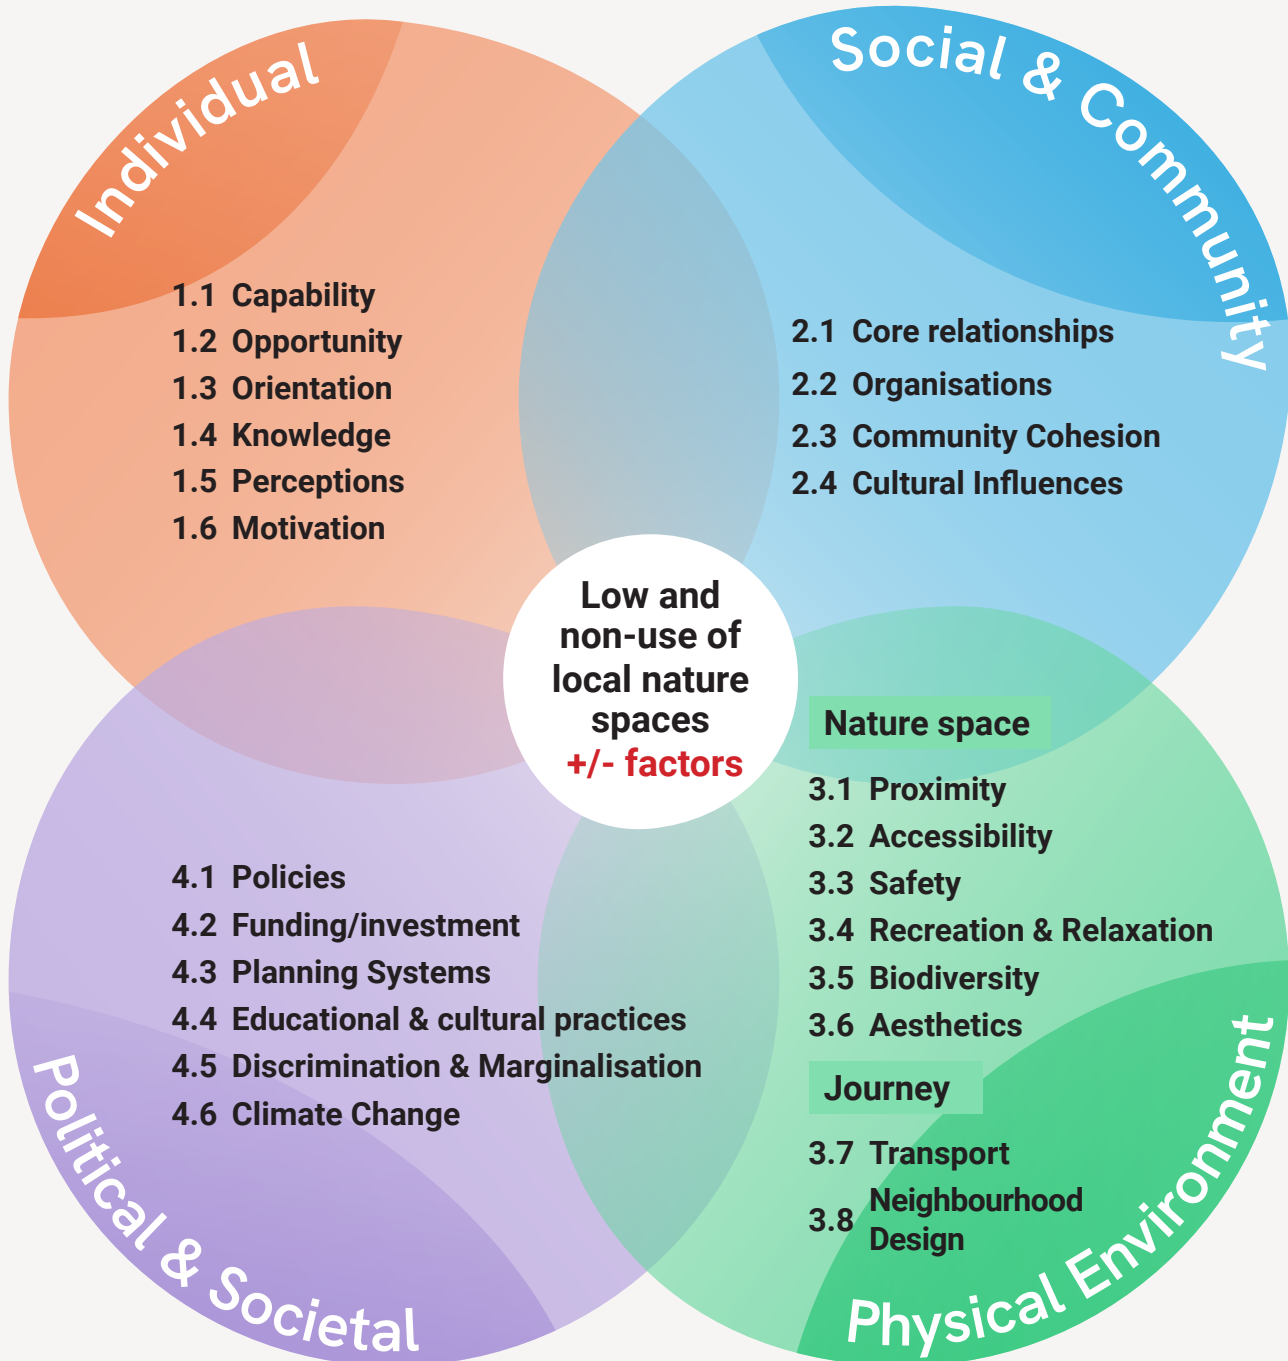

Green Gap Framework

+/-: Each factor can encourage or discourage engagement and/or connections.
Focus: low and non-use of nature spaces, local settings, urban contexts.